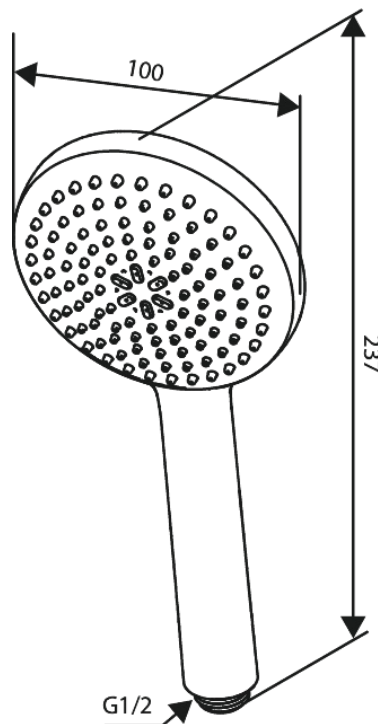

Core

Hand shower

Article no.: 593416100
Finish: Matt black
Series: Core

EAN no.: 5708516839835

Standard features:

Water consumption max.6 l/min
1 spray mode

Product features

FM Mattsson Denmark ApS
Hvidkærvej 48, 5250 Odense SV, DK-56416218