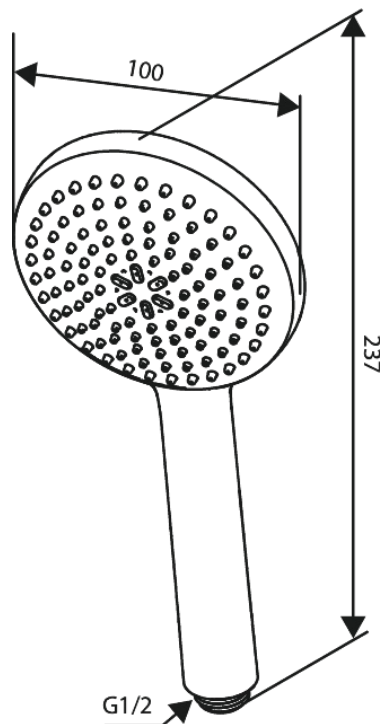

Product features

FM Mattsson Denmark ApS
Hvidkærvej 48, 5250 Odense SV, DK-56416218

+45 88 33 00 34 danmark@fmmattssongroup.com

Mere information på damixa.com

damixa