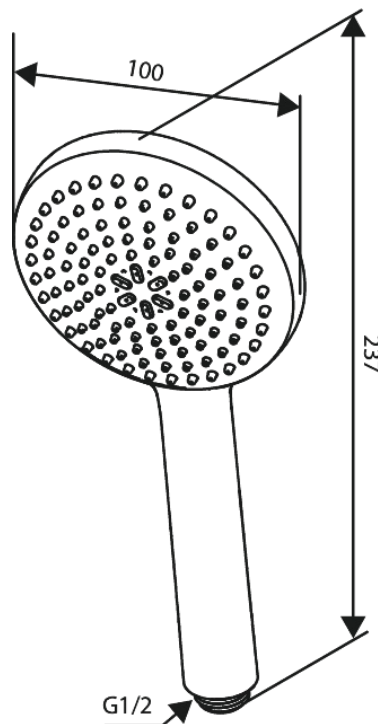

Core

Hand shower

Article no.: 593410000
Finish: Chrome
Series: Core

EAN no.: 5708516839828

Standard features:

Water consumption max.6 l/min
1 spray mode

Product features

FM Mattsson Denmark ApS
Hvidkærvej 48, 5250 Odense SV, DK-56416218