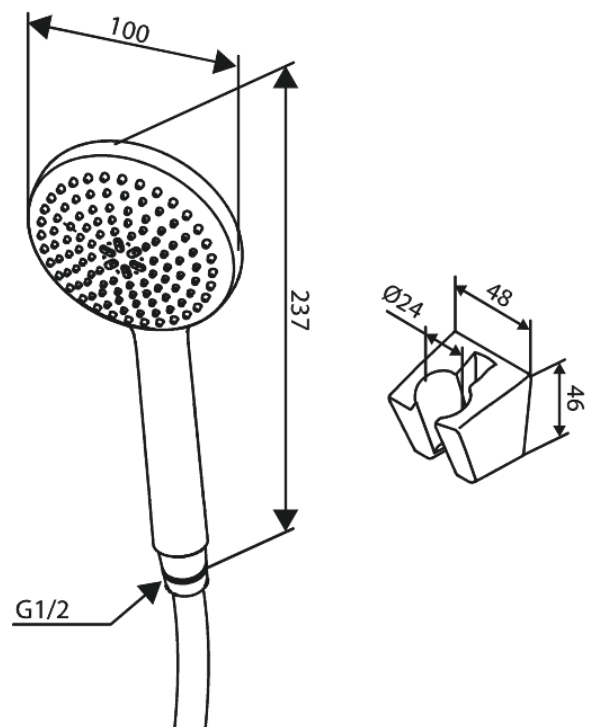

Core

Hand shower set

Article no.: 593336100
Finish: Matt black
Series: Core

EAN no.: 5708516838531

Standard features:

Water consumption max.6 l/min

Product features

FM Mattsson Denmark ApS
Hvidkærvej 48, 5250 Odense SV, DK-56416218