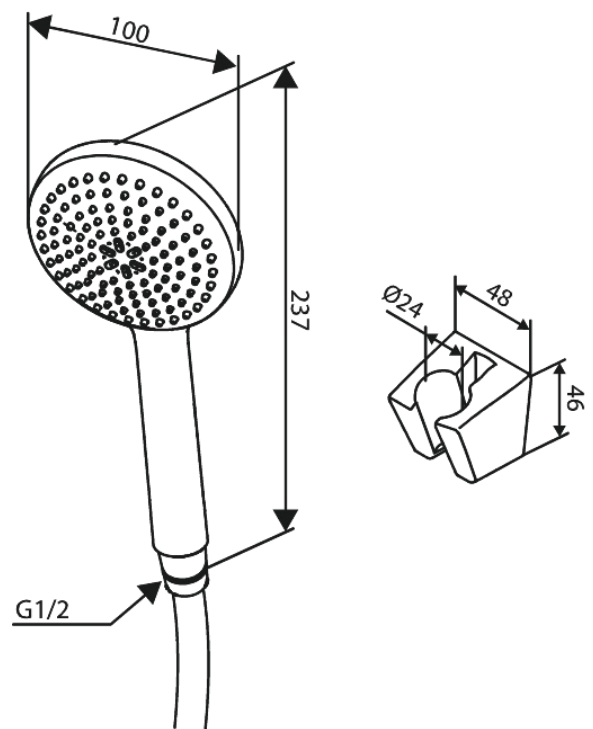

Core

Hand shower set

Article no.: 593336100
Finish: Matt black
Series: Core

EAN no.: 5708516838531

Standard features:

Water consumption max.6 l/min

Product features

FM Mattsson Denmark ApS
Hvidkærvej 48, 5250 Odense SV, DK-56416218