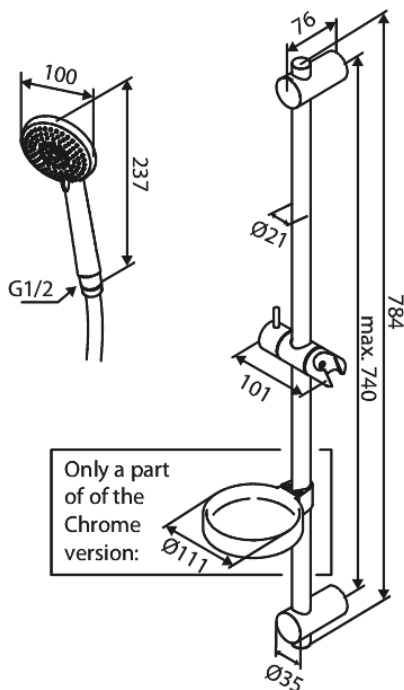

Product features

FM Mattsson Denmark ApS
Hvidkærvej 48, 5250 Odense SV, DK-56416218

+45 88 33 00 34 damixa-international@fmmattsongroup.com

Mere information på damixa.com

damixa