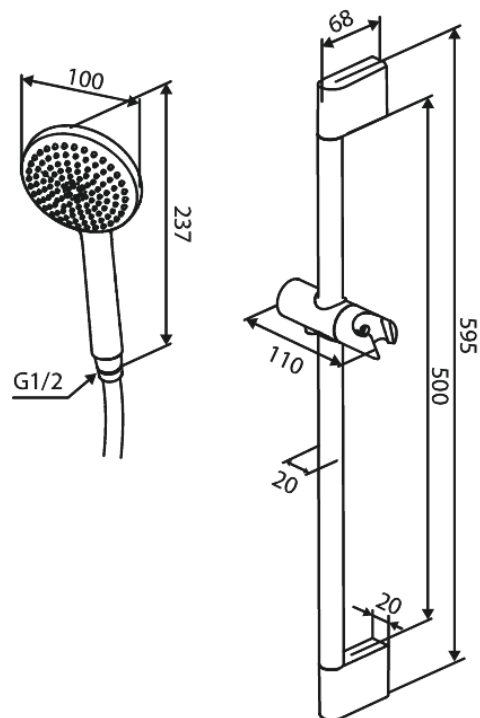

Core

Fixed shower set

Article no.: 593136100
Finish: Matt black
Series: Core

EAN no.: 5708516838494

Standard features:

Rub-Clean
Eco-Save water saving feature
1 spray mode

Product features

FM Mattsson Denmark ApS
Hvidkærvej 48, 5250 Odense SV, DK-56416218