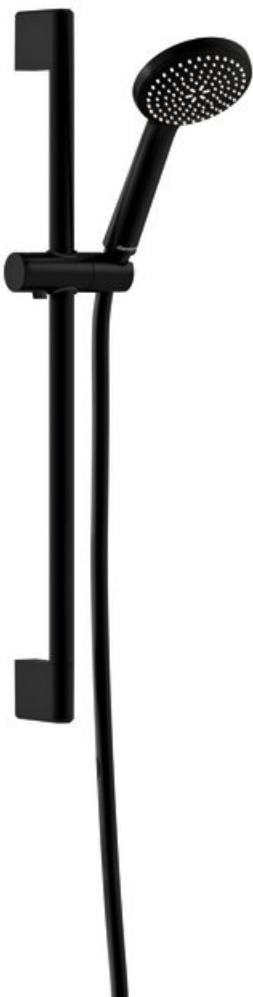

Core

Fixed shower set

Article no.: 593136100
Finish: Matt black
Series: Core

EAN no.: 5708516838494

Standard features:

Rub-Clean
Eco-Save water saving feature
1 spray mode

Product features

FM Mattsson Denmark ApS
Hvidkærvej 48, 5250 Odense SV, DK-56416218