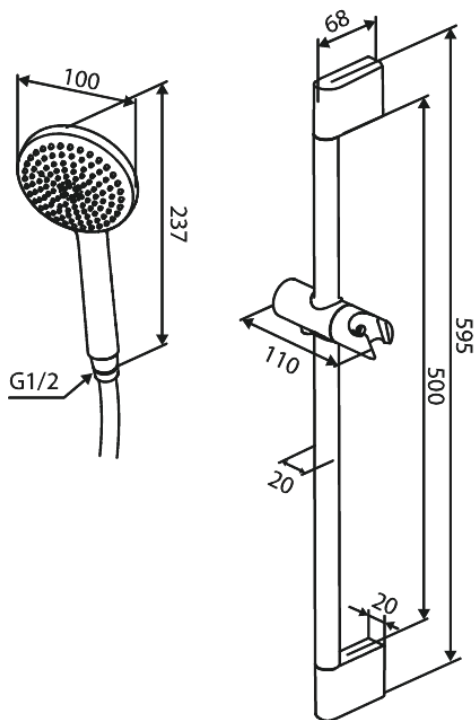

Core

Fixed shower set

Article no.: 593133000
Finish: Chrome
Series: Core

EAN no.: 5708516838487

Standard features:

Rub-Clean
Eco-Save water saving feature
1 spray mode

Product features

FM Mattsson Denmark ApS
Hvidkærvej 48, 5250 Odense SV, DK-56416218