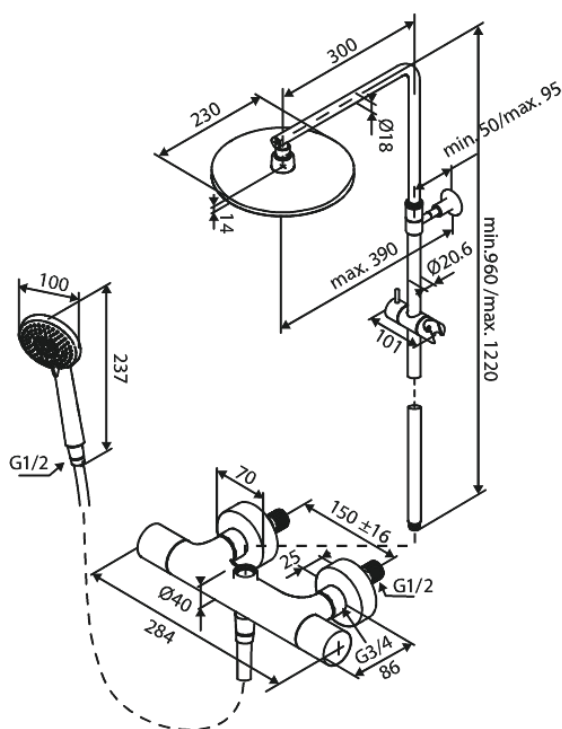

Product features

FM Mattsson Denmark ApS
Hvidkærvej 48, 5250 Odense SV, DK-56416218

+45 88 33 00 34 danmark@fmmattssongroup.com

Mere information på damixa.com

damixa