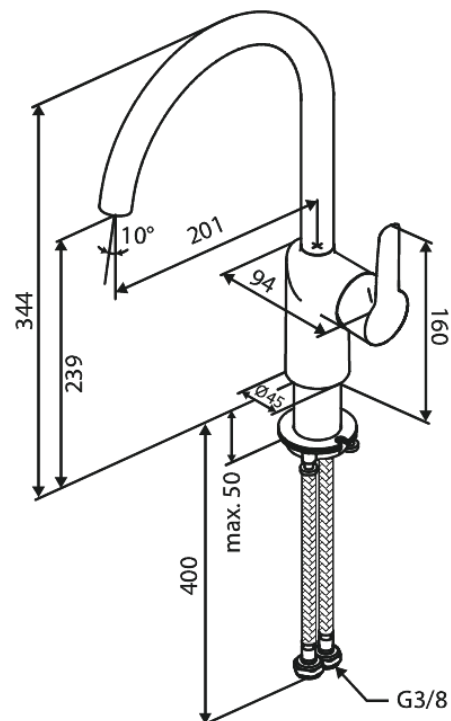

Product features

FM Mattsson Denmark ApS
Hvidkærvej 48, 5250 Odense SV, DK-56416218

+45 88 33 00 34 damixa-international@fmmattsongroup.com

Mere information på damixa.com

damixa