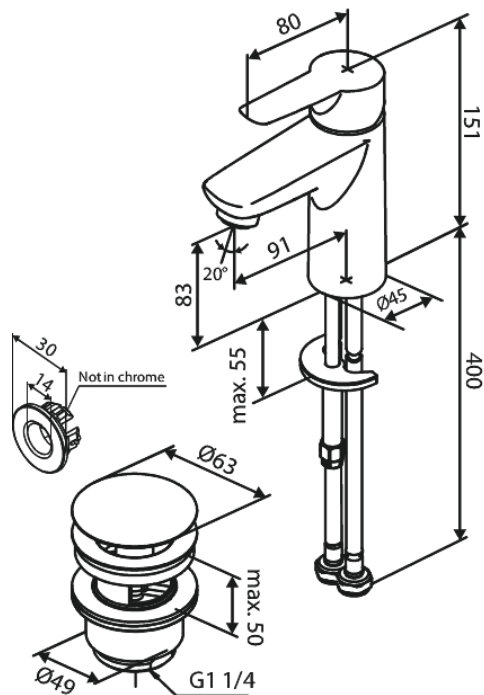

Product features

FM Mattsson Denmark ApS
Hvidkærvej 48, 5250 Odense SV, DK-56416218

+45 88 33 00 34 damixa-international@fmmattssongroup.com

Mere information på damixa.com

damixa