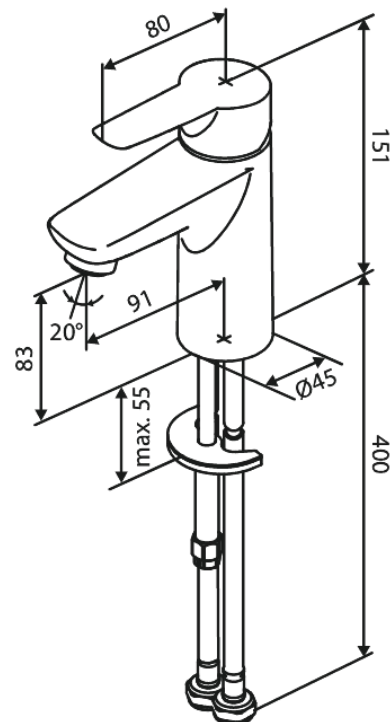

Core

Basin mixer

Article no.: 590216100
Finish: Matt black
Series: Core

EAN no.: 5708516837190

Standard features:

1 handle
Ceramic cartridge
Water consumption max.5 l/min

Product features

FM Mattsson Denmark ApS
Hvidkærvej 48, 5250 Odense SV, DK-56416218