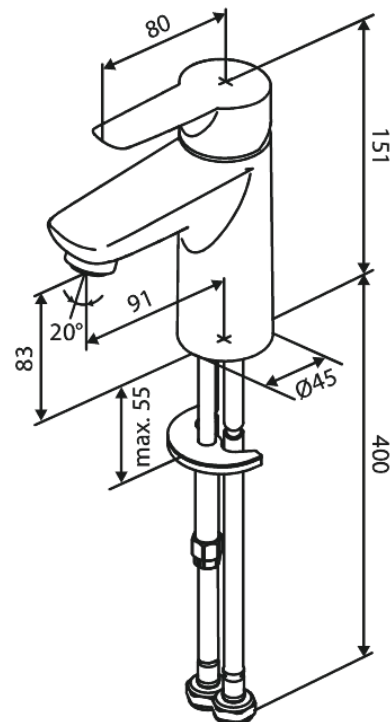

Product features

FM Mattsson Denmark ApS
Hvidkærvej 48, 5250 Odense SV, DK-56416218

+45 88 33 00 34 danmark@fmmattssongroup.com

Mere information på damixa.com

damixa