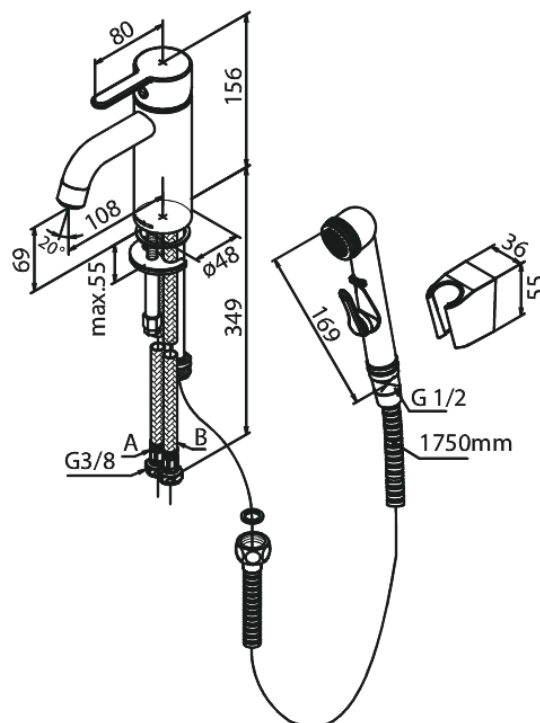

FM Mattsson Denmark ApS
Hvidkærvej 48, 5250 Odense SV, DK-56416218

+45 88 33 00 34 danmark@fmmattssongroup.com

Mere information på damixa.com

damixa