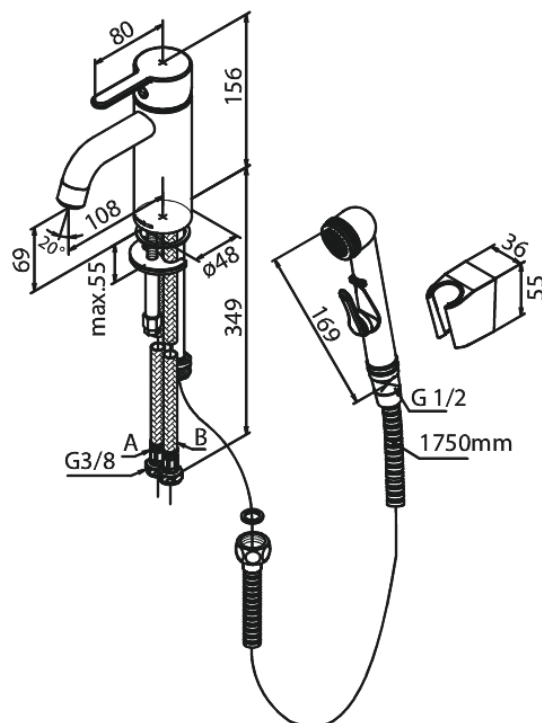

FM Mattsson Denmark ApS
Hvidkærvej 48, 5250 Odense SV, DK-56416218

+45 88 33 00 34 damixa-international@fmmattsongroup.com

Mere information på damixa.com

damixa