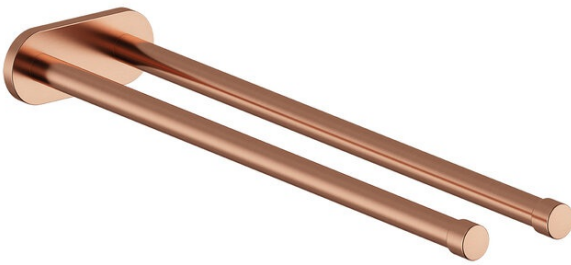

Bathroom Accessories

TOWEL ROD DOUBLE 400 MM

Article no.: 483428700
Finish: Brushed Copper PVD
Series: Bathroom Accessories

EAN no.: 5708516839538

FM Mattsson Denmark ApS
Hvidkærvej 48, 5250 Odense SV, DK-56416218