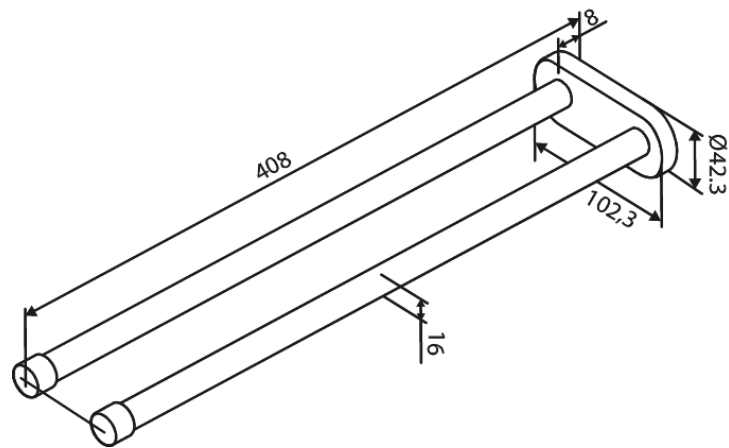

Bathroom Accessories

TOWEL ROD DOUBLE 400 MM

Article no.: 483428700
Finish: Brushed Copper PVD
Series: Bathroom Accessories

EAN no.: 5708516839538

FM Mattsson Denmark ApS
Hvidkærvej 48, 5250 Odense SV, DK-56416218