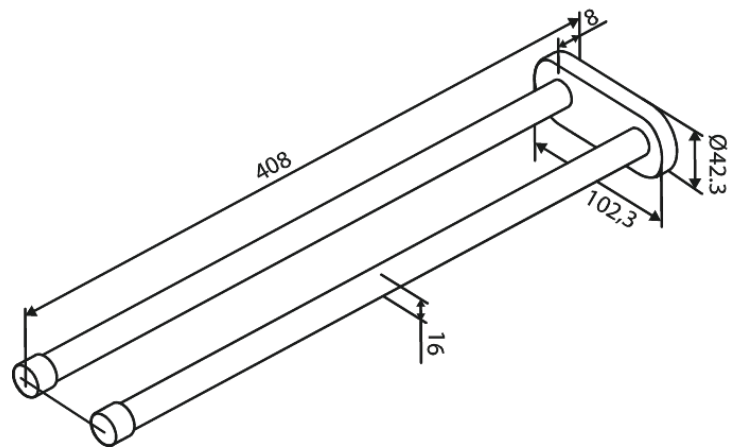

Bathroom Accessories

TOWEL ROD DOUBLE 400 MM

Article no.: 483427900
Finish: Brushed Brass PVD
Series: Bathroom Accessories

EAN no.: 5708516839521

FM Mattsson Denmark ApS
Hvidkærvej 48, 5250 Odense SV, DK-56416218