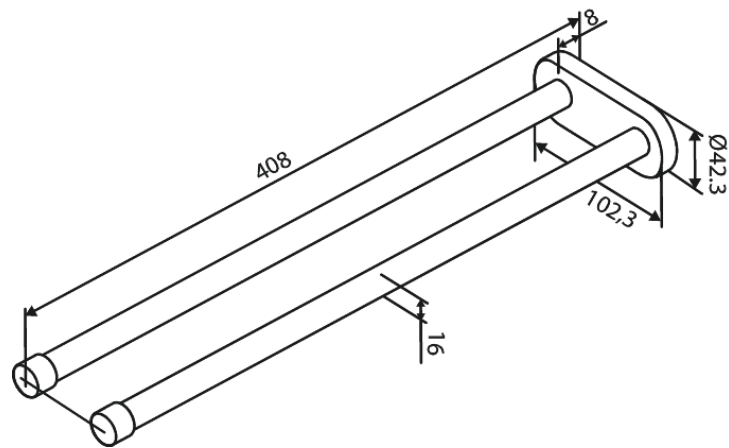

# TOWEL ROD DOUBLE 400 MM

**Article no.:** 483427700  
**Finish:** Polished Brass PVD  
**Series:** Bathroom Accessories

**EAN no.:** 5708516839514

FM Mattsson Denmark ApS  
Hvidkærvej 48, 5250 Odense SV, DK-56416218