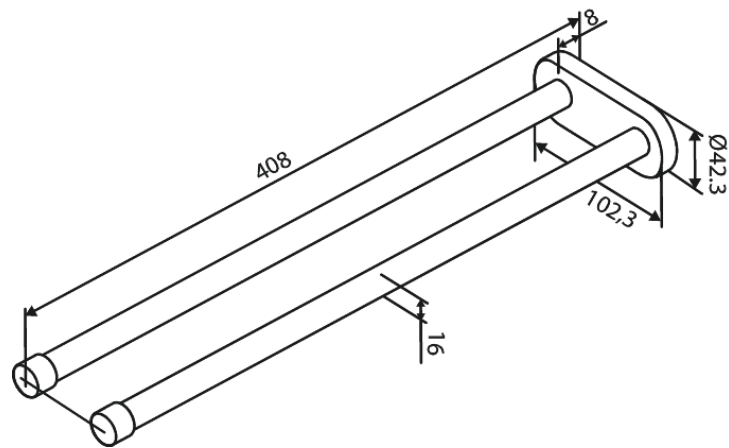

Bathroom Accessories

TOWEL ROD DOUBLE 400 MM

Article no.: 483425500
Finish: Graphite Grey PVD
Series: Bathroom Accessories

EAN no.: 5708516839491

FM Mattsson Denmark ApS
Hvidkærvej 48, 5250 Odense SV, DK-56416218