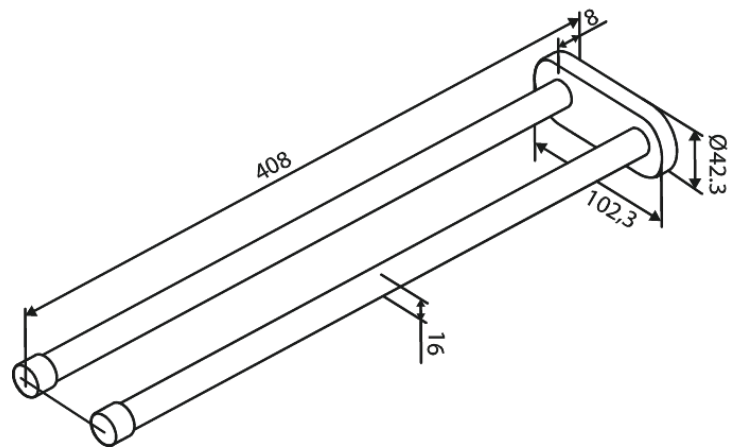

Bathroom Accessories

TOWEL ROD DOUBLE 400 MM

Article no.: 483424600
Finish: Steel PVD
Series: Bathroom Accessories

EAN no.: 5708516839484

FM Mattsson Denmark ApS
Hvidkærvej 48, 5250 Odense SV, DK-56416218