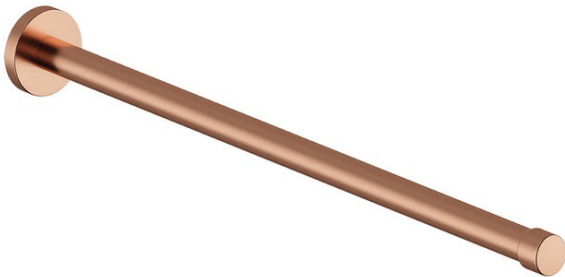

# TOWEL ROD SINGLE 400 MM

**Article no.:** 483418700  
**Finish:** Brushed Copper PVD  
**Series:** Bathroom Accessories

**EAN no.:** 5708516839460

FM Mattsson Denmark ApS  
Hvidkærvej 48, 5250 Odense SV, DK-56416218