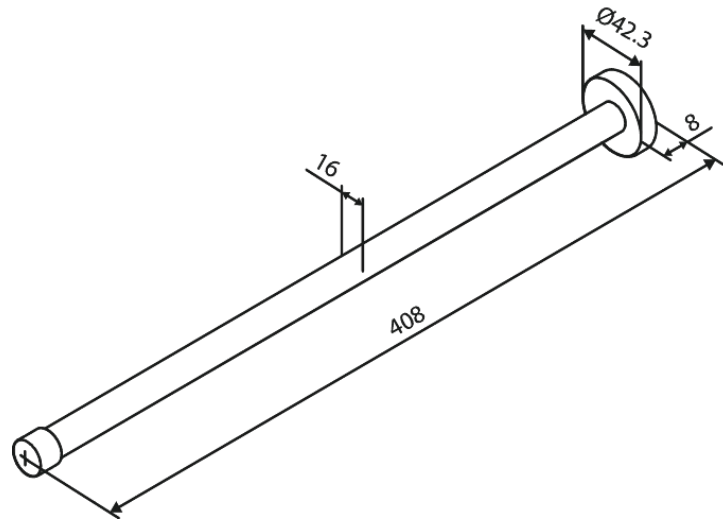

# TOWEL ROD SINGLE 400 MM

**Article no.:** 483418700  
**Finish:** Brushed Copper PVD  
**Series:** Bathroom Accessories

**EAN no.:** 5708516839460

FM Mattsson Denmark ApS  
Hvidkærvej 48, 5250 Odense SV, DK-56416218