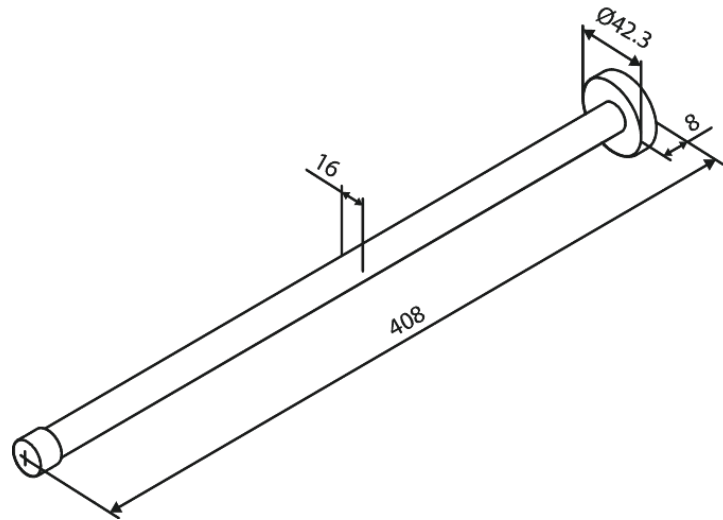

# TOWEL ROD SINGLE 400 MM

**Article no.:** 483417900  
**Finish:** Brushed Brass PVD  
**Series:** Bathroom Accessories

**EAN no.:** 5708516839453

FM Mattsson Denmark ApS  
Hvidkærvej 48, 5250 Odense SV, DK-56416218