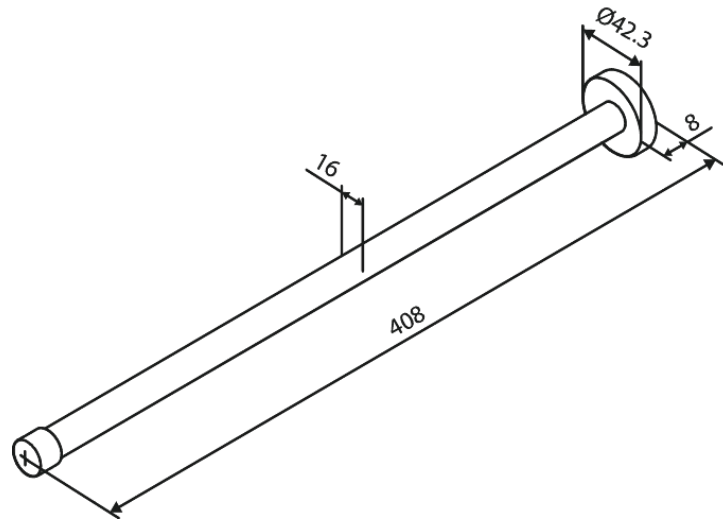

Bathroom Accessories

TOWEL ROD SINGLE 400 MM

Article no.: 483417700
Finish: Polished Brass PVD
Series: Bathroom Accessories

EAN no.: 5708516839446

FM Mattsson Denmark ApS
Hvidkærvej 48, 5250 Odense SV, DK-56416218