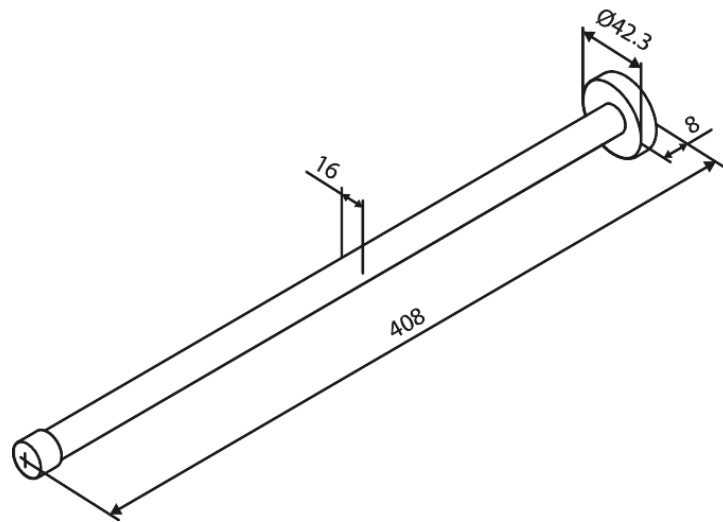

Bathroom Accessories

TOWEL ROD SINGLE 400 MM

Article no.: 483416100
Finish: Matt black
Series: Bathroom Accessories

EAN no.: 5708516839439

FM Mattsson Denmark ApS
Hvidkærvej 48, 5250 Odense SV, DK-56416218