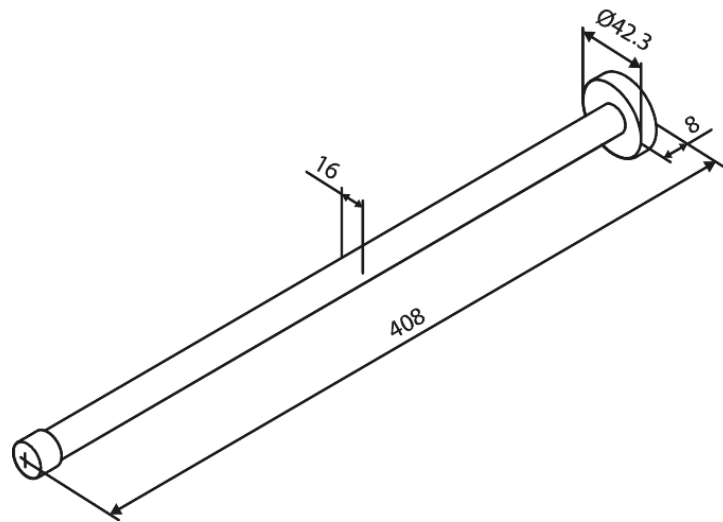

Bathroom Accessories

TOWEL ROD SINGLE 400 MM

Article no.: 483415500
Finish: Graphite Grey PVD
Series: Bathroom Accessories

EAN no.: 5708516839422

FM Mattsson Denmark ApS
Hvidkærvej 48, 5250 Odense SV, DK-56416218