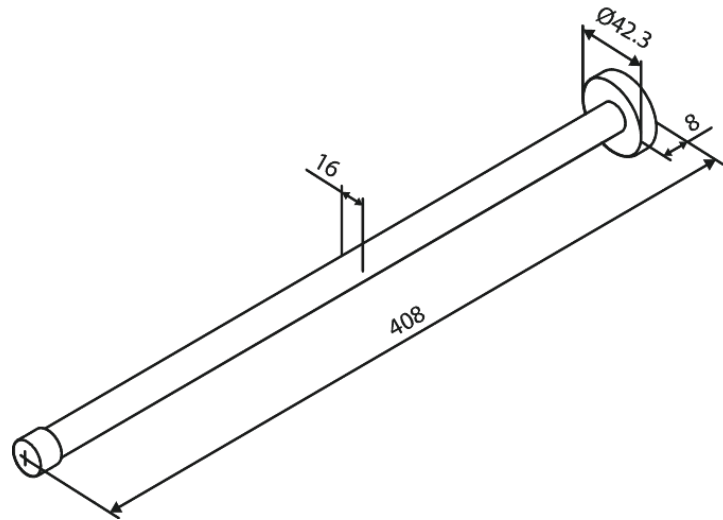

Bathroom Accessories

TOWEL ROD SINGLE 400 MM

Article no.: 483410000
Finish: Chrome
Series: Bathroom Accessories

EAN no.: 5708516839408

FM Mattsson Denmark ApS
Hvidkærvej 48, 5250 Odense SV, DK-56416218

+45 88 33 00 34 danmark@fmmattssongroup.com