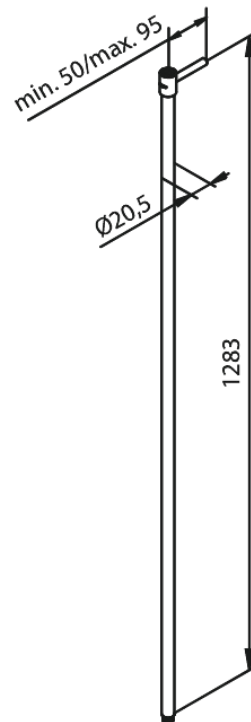

Shower Accessories

Shower rail straight extended

Article no.: 766158700
Finish: Brushed Copper PVD
Series: Shower Accessories

EAN no.: 5708516838722

FM Mattsson Denmark ApS
Hvidkærvej 48, 5250 Odense SV, DK-56416218