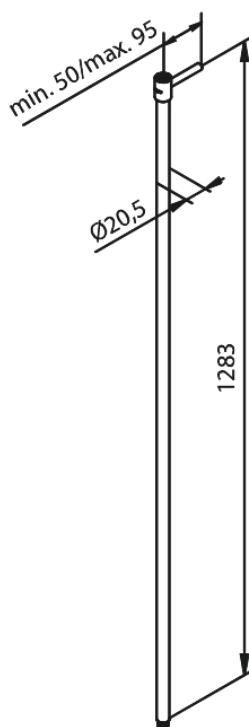

Shower Accessories

Shower rail straight extended

Article no.: 766157900
Finish: Brushed Brass PVD
Series: Shower Accessories

EAN no.: 5708516838715

FM Mattsson Denmark ApS
Hvidkærvej 48, 5250 Odense SV, DK-56416218