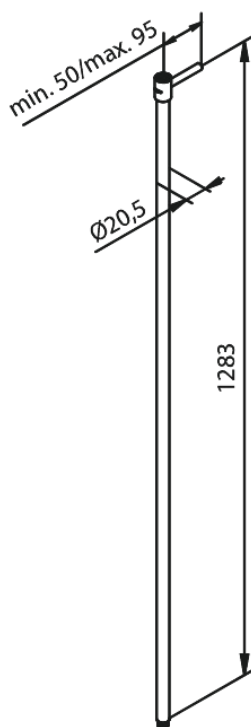

Shower Accessories

Shower rail straight extended

Article no.: 766157700
Finish: Polished Brass PVD
Series: Shower Accessories

EAN no.: 5708516838708

FM Mattsson Denmark ApS
Hvidkærvej 48, 5250 Odense SV, DK-56416218