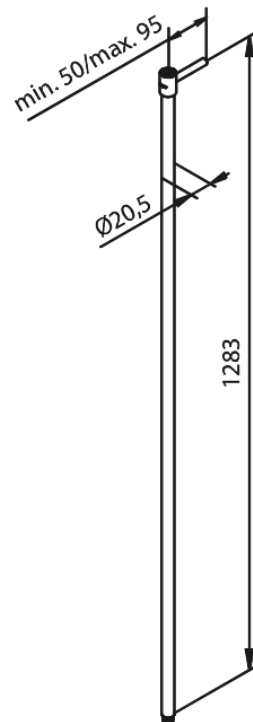

Shower Accessories

Shower rail straight extended

Article no.: 766155500
Finish: Graphite Grey PVD
Series: Shower Accessories

EAN no.: 5708516838685

FM Mattsson Denmark ApS
Hvidkærvej 48, 5250 Odense SV, DK-56416218