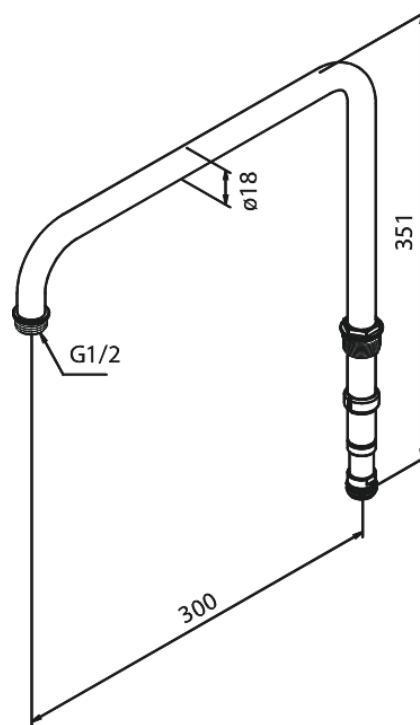

Shower Accessories

Top pipe for shower rail for shower systems

Article no.: 766206100
Finish: Matt black
Series: Shower Accessories

EAN no.: 5708516838302

FM Mattsson Denmark ApS
Hvidkærvej 48, 5250 Odense SV, DK-56416218