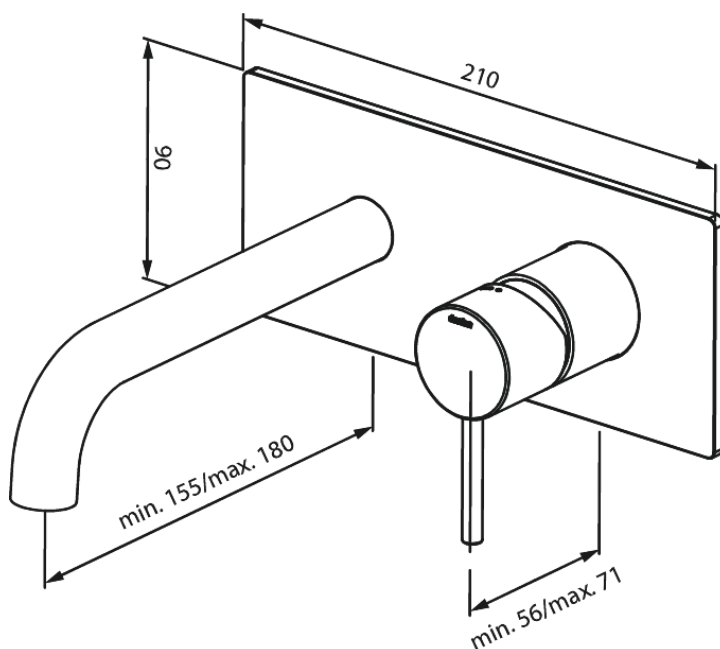

Product features

FM Mattsson Denmark ApS
Hvidkærvej 48, 5250 Odense SV, DK-56416218

+45 88 33 00 34 damixa-international@fmmattssongroup.com

Mere information på damixa.com

damixa