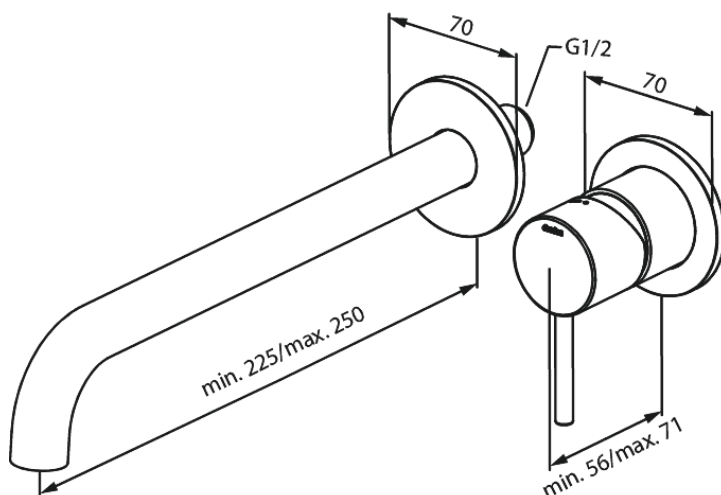

Product features

FM Mattsson Denmark ApS
Hvidkærvej 48, 5250 Odense SV, DK-56416218

+45 88 33 00 34 danmark@fmmattssongroup.com

Mere information på damixa.com

damixa