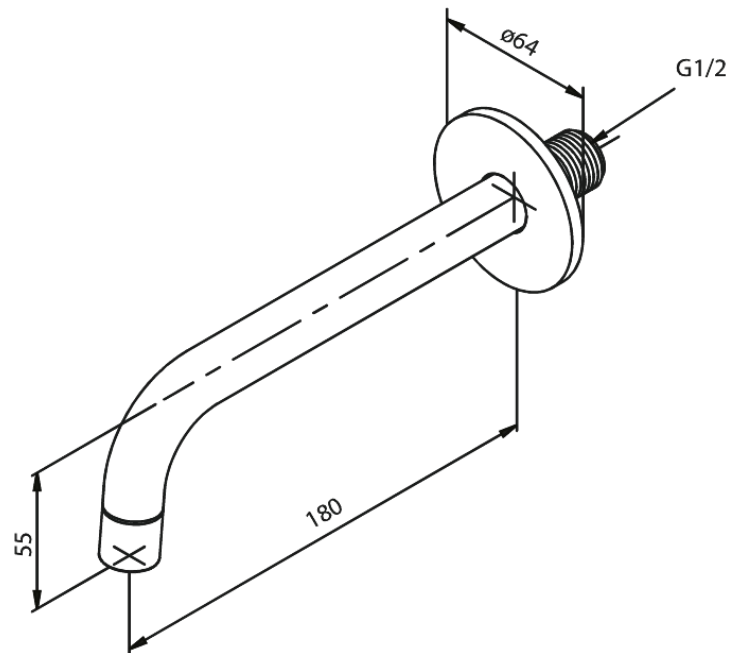

# Spout bath 180 mm

**Article no.:** 484838700  
**Finish:** Brushed Copper PVD  
**Series:** Concealed

**EAN no.:** 5708516838180

FM Mattsson Denmark ApS  
Hvidkærvej 48, 5250 Odense SV, DK-56416218

+45 88 33 00 34 [damixa-international@fmmattssongroup.com](mailto:damixa-international@fmmattssongroup.com)