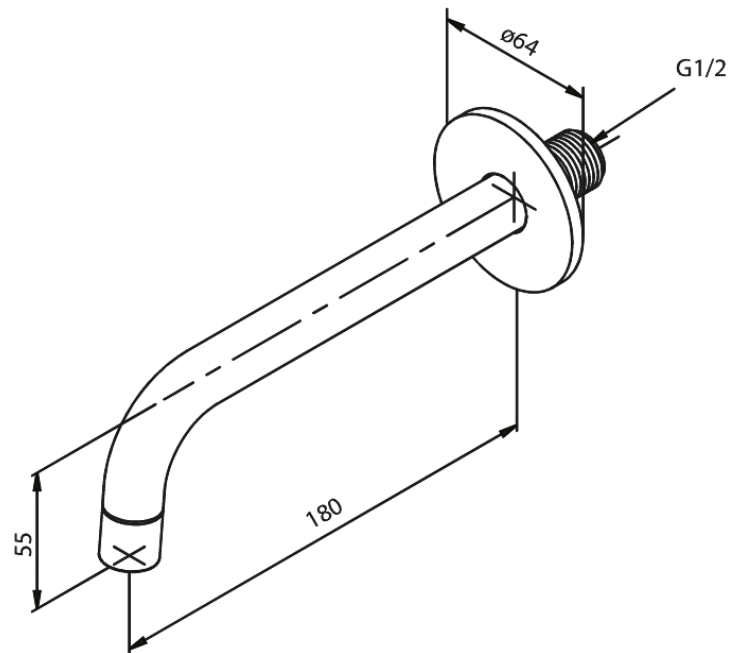

Concealed

Spout bath 180 mm

Article no.: 484837700
Finish: Polished Brass PVD
Series: Concealed

EAN no.: 5708516838166

FM Mattsson Denmark ApS
Hvidkærvej 48, 5250 Odense SV, DK-56416218

+45 88 33 00 34 damixa-international@fmmattsongroup.com