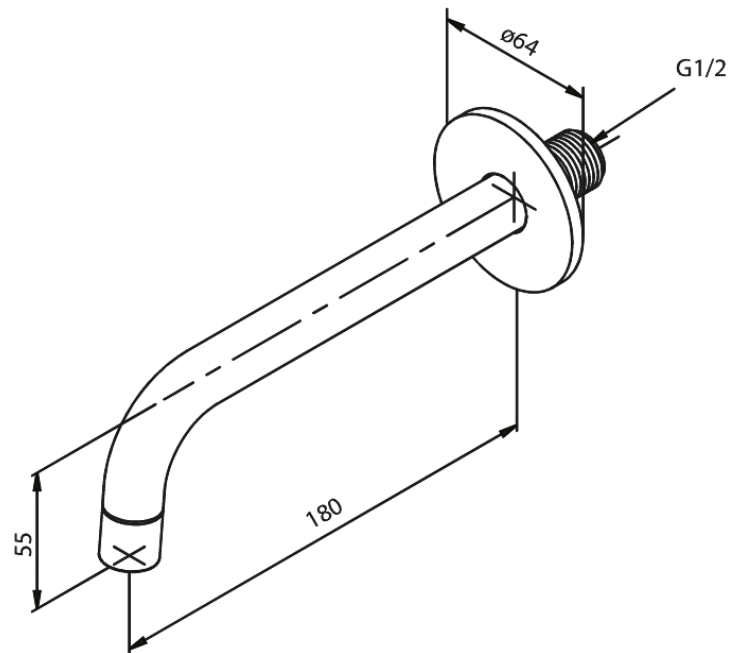

Concealed

Spout bath 180 mm

Article no.: 484834600
Finish: Steel PVD
Series: Concealed

EAN no.: 5708516838142

FM Mattsson Denmark ApS
Hvidkærvej 48, 5250 Odense SV, DK-56416218

+45 88 33 00 34 damixa-international@fmmattsongroup.com