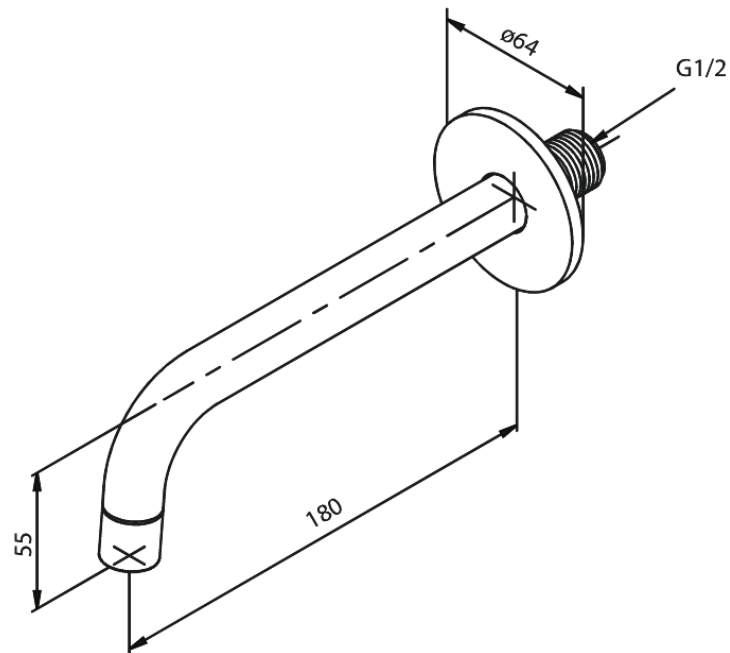

Concealed

Spout bath 180 mm

Article no.: 484835500
Finish: Graphite Grey PVD
Series: Concealed

EAN no.: 5708516838159

FM Mattsson Denmark ApS
Hvidkærvej 48, 5250 Odense SV, DK-56416218

+45 88 33 00 34 damixa-international@fmmattsongroup.com