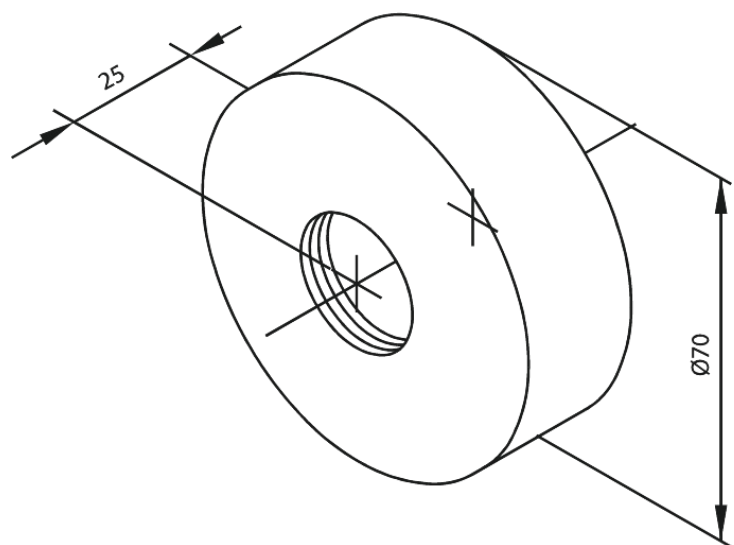

Shower Accessories

Wall Plates 3/4"

Article no.: 136435500
Finish: Graphite Grey PVD
Series: Shower Accessories

EAN no.: 5708516837756

FM Mattsson Denmark ApS
Hvidkærvej 48, 5250 Odense SV, DK-56416218

+45 88 33 00 34 danmark@fmmattssongroup.com