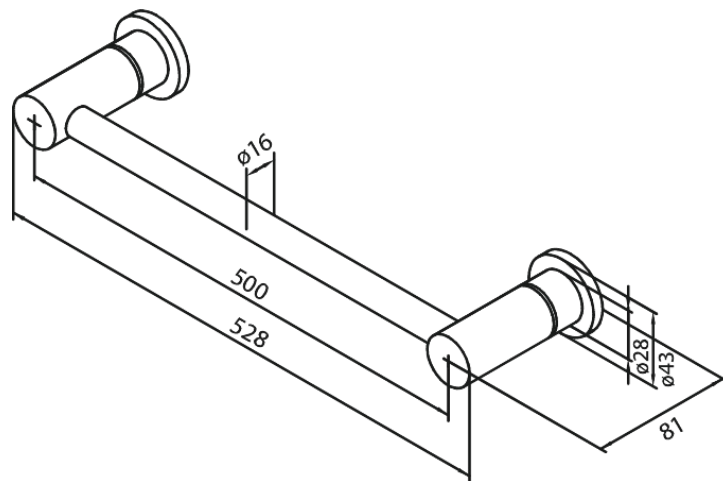

Bathroom Accessories

Towel Rail 500 mm

Article no.: 483045500
Finish: Graphite Grey PVD
Series: Bathroom Accessories

EAN no.: 5708516837701

Standard features:

Can be shortened

FM Mattsson Denmark ApS
Hvidkærvej 48, 5250 Odense SV, DK-56416218