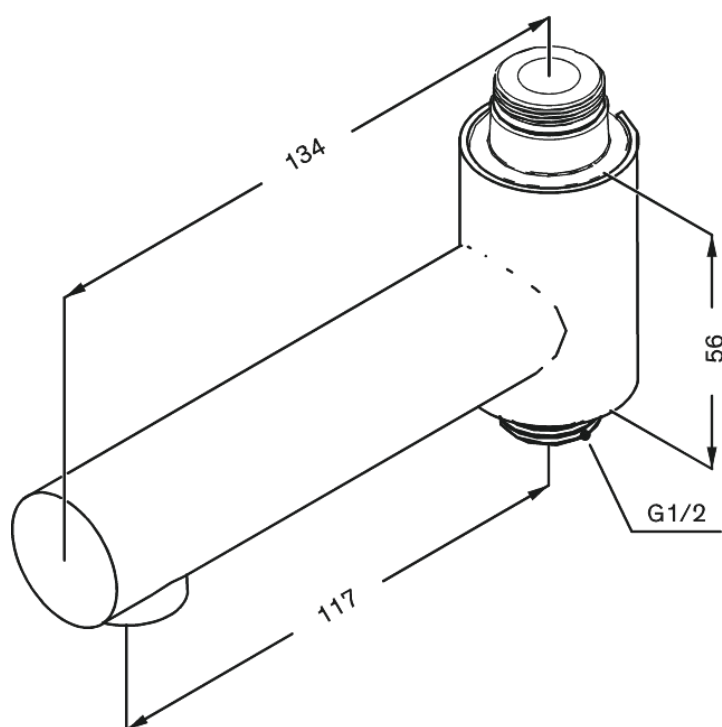

# Swing spout for bath

**Article no.:** 484845500  
**Finish:** Graphite Grey PVD  
**Series:** Product Accessories

**EAN no.:** 5708516837695

FM Mattsson Denmark ApS  
Hvidkærvej 48, 5250 Odense SV, DK-56416218