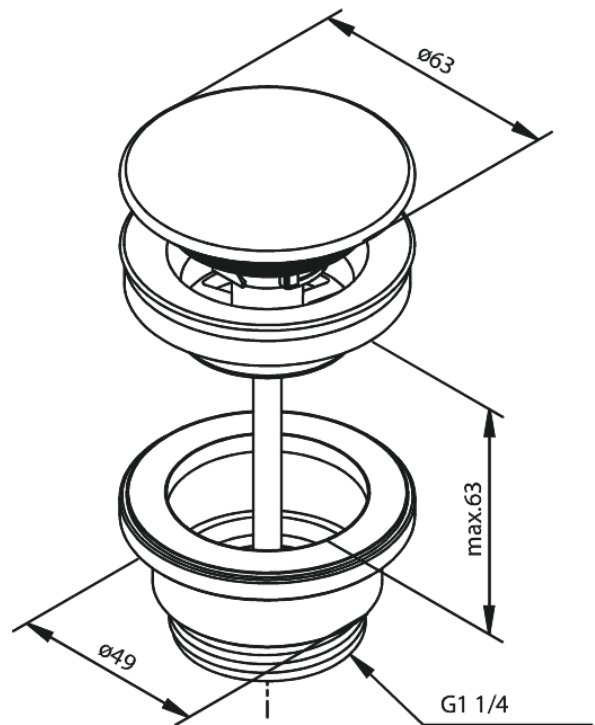

Bathroom Accessories

Pop Up Waste with click-function

Article no.: 238705500
Finish: Graphite Grey PVD
Series: Bathroom Accessories

EAN no.: 5708516838975

Standard features:

Ø63
Max. 63mm

FM Mattsson Denmark ApS
Hvidkærvej 48, 5250 Odense SV, DK-56416218