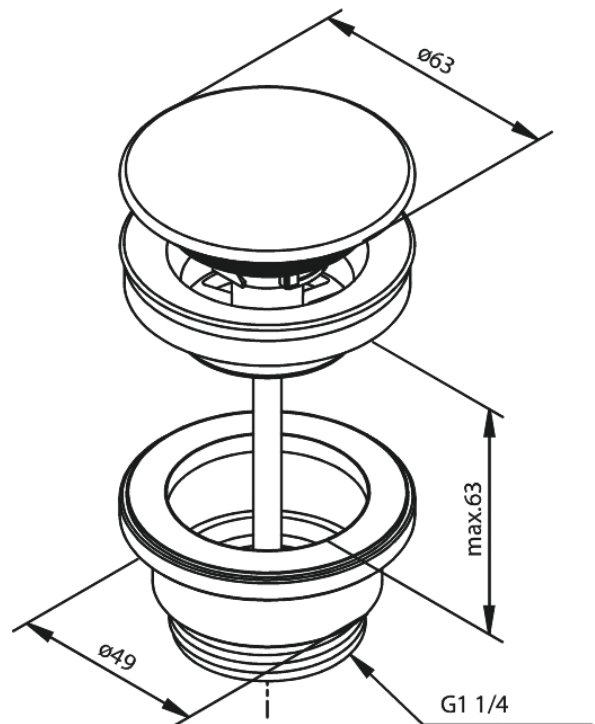

Bathroom Accessories

Basin waste, always open

Article no.: 238605500
Finish: Graphite Grey PVD
Series: Bathroom Accessories

EAN no.: 5708516838890

Standard features:

Ø63
Max. 63mm

FM Mattsson Denmark ApS
Hvidkærvej 48, 5250 Odense SV, DK-56416218