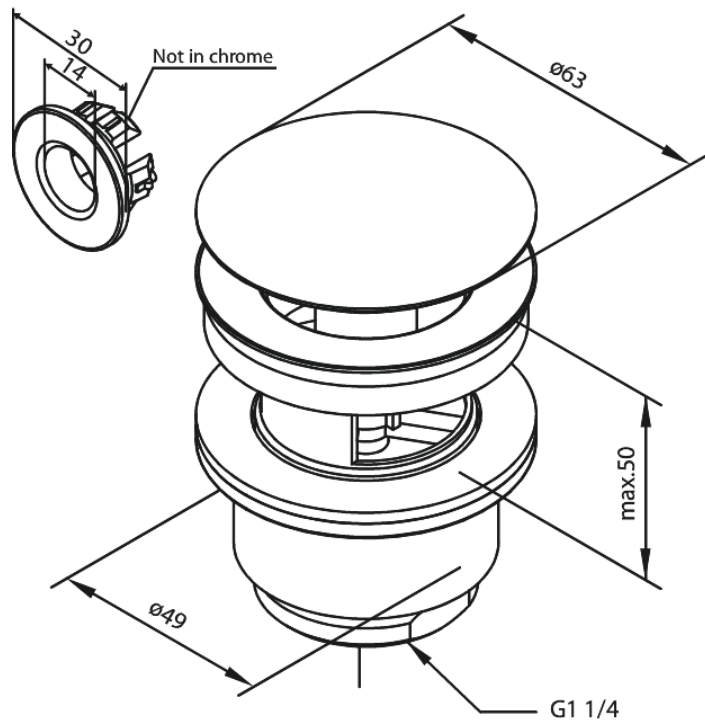

# Pop Up Waste with click-function

**Article no.:** 238505500  
**Finish:** Graphite Grey PVD  
**Series:** Bathroom Accessories

**EAN no.:** 5708516837657

## Standard features:

Ø63  
Max. 50mm

FM Mattsson Denmark ApS  
Hvidkærvej 48, 5250 Odense SV, DK-56416218

+45 88 33 00 34 [damixa-international@fmmattsongroup.com](mailto:damixa-international@fmmattsongroup.com)