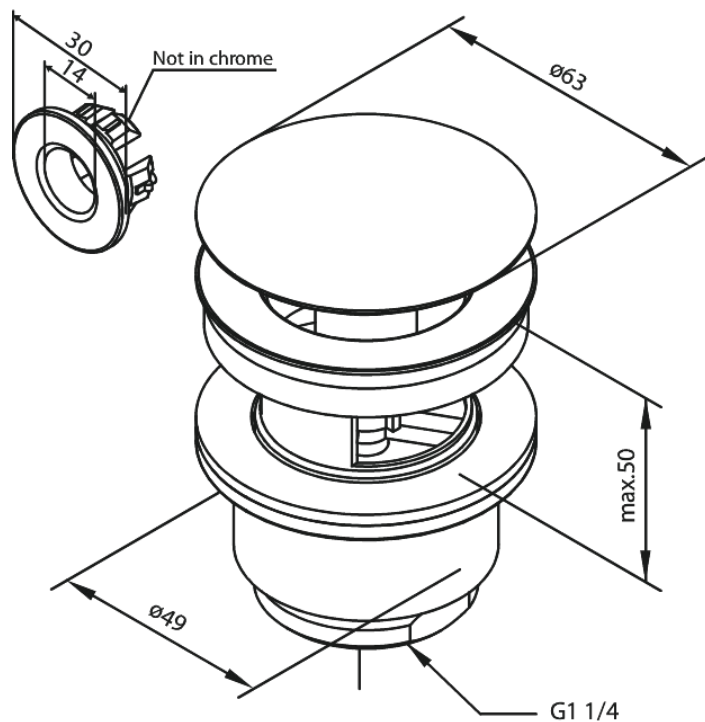

Bathroom Accessories

Pop Up Waste with click-function

Article no.: 238505500
Finish: Graphite Grey PVD
Series: Bathroom Accessories

EAN no.: 5708516837657

Standard features:

Ø63
Max. 50mm

FM Mattsson Denmark ApS
Hvidkærvej 48, 5250 Odense SV, DK-56416218