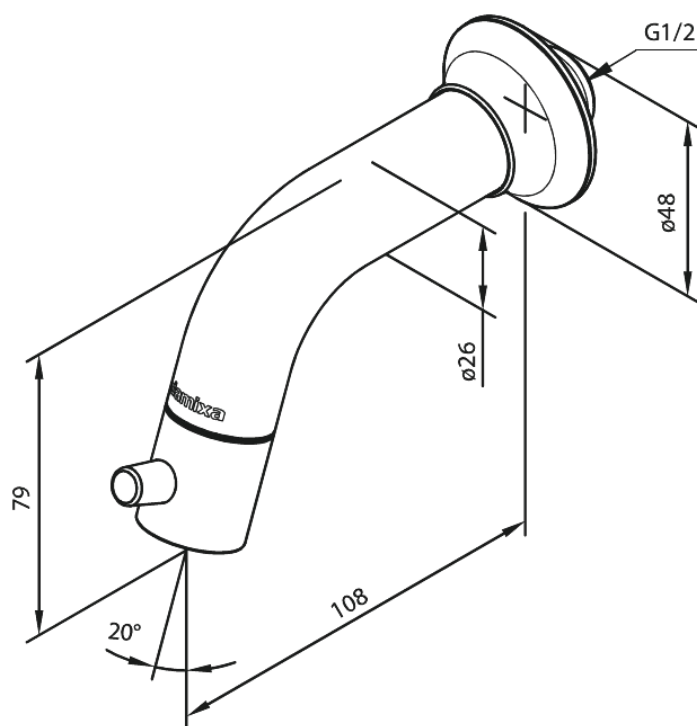

Sky

Pillar tap - wall mounted

Article no.: 481165500
Finish: Graphite Grey PVD
Series: Sky

EAN no.: 5708516837633

FM Mattsson Denmark ApS
Hvidkærvej 48, 5250 Odense SV, DK-56416218

+45 88 33 00 34 danmark@fmmattssongroup.com