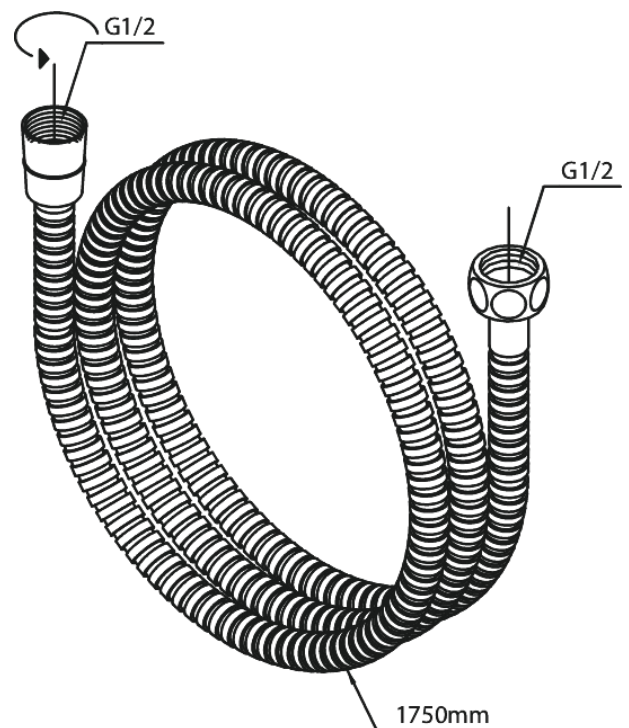

Shower Accessories

Shower Hose Metal 1750 mm

Article no.: 766535500
Finish: Graphite Grey PVD
Series: Shower Accessories

EAN no.: 5708516837602

FM Mattsson Denmark ApS
Hvidkærvej 48, 5250 Odense SV, DK-56416218