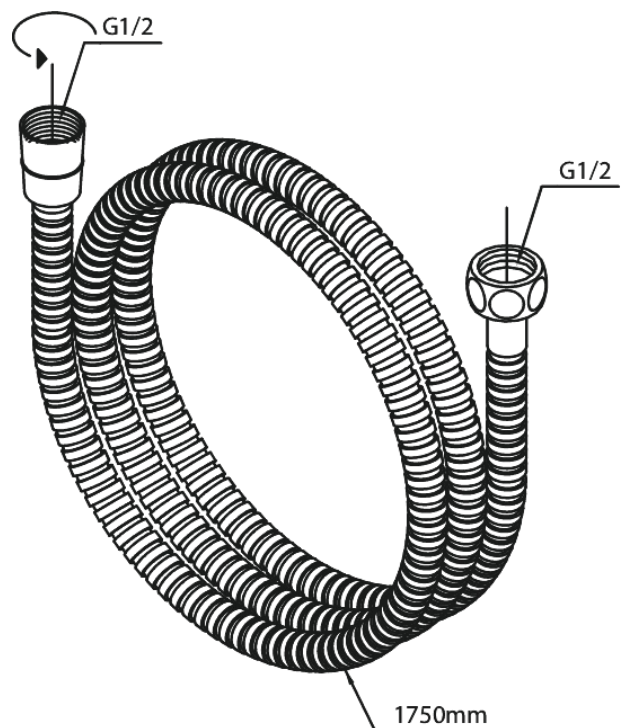

Shower Accessories

Shower Hose Metal 1750 mm

Article no.: 766535500
Finish: Graphite Grey PVD
Series: Shower Accessories

EAN no.: 5708516837602

FM Mattsson Denmark ApS
Hvidkærvej 48, 5250 Odense SV, DK-56416218