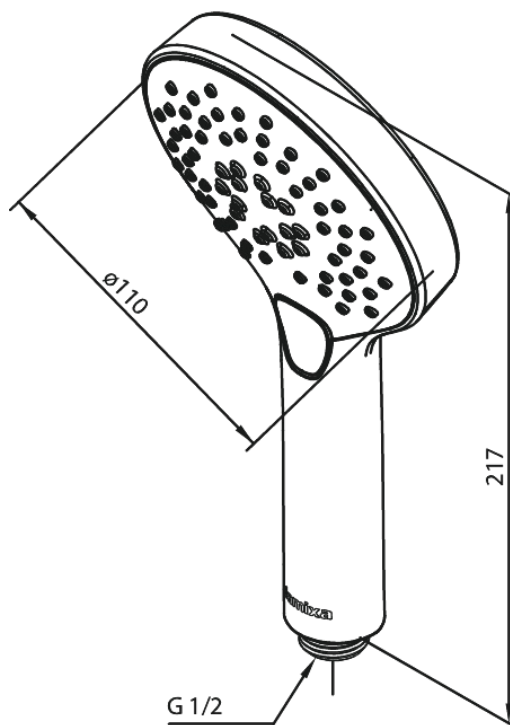

Silhouet

Hand Shower

Article no.: 766865500
Finish: Graphite Grey PVD
Series: Silhouet

EAN no.: 5708516837572

Standard features:

Water consumption max.9 l/min
3 spray modes

Product features

FM Mattsson Denmark ApS
Hvidkærvej 48, 5250 Odense SV, DK-56416218