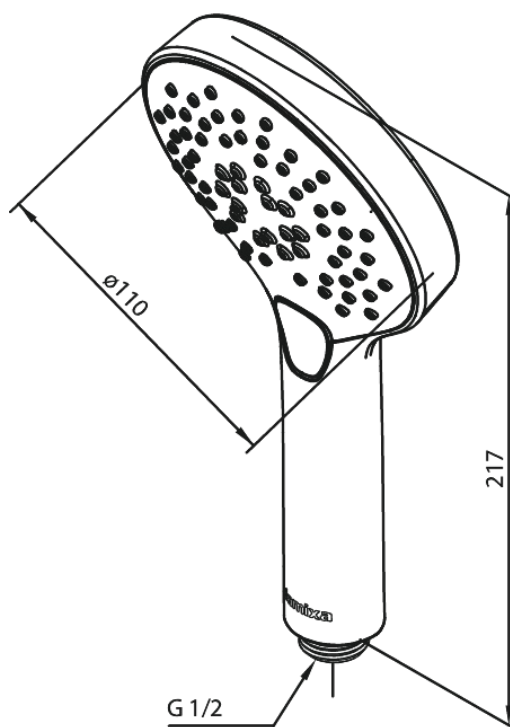

Silhouet

Hand Shower

Article no.: 766865500
Finish: Graphite Grey PVD
Series: Silhouet

EAN no.: 5708516837572

Standard features:

Water consumption max.9 l/min
3 spray modes

Product features

FM Mattsson Denmark ApS
Hvidkærvej 48, 5250 Odense SV, DK-56416218