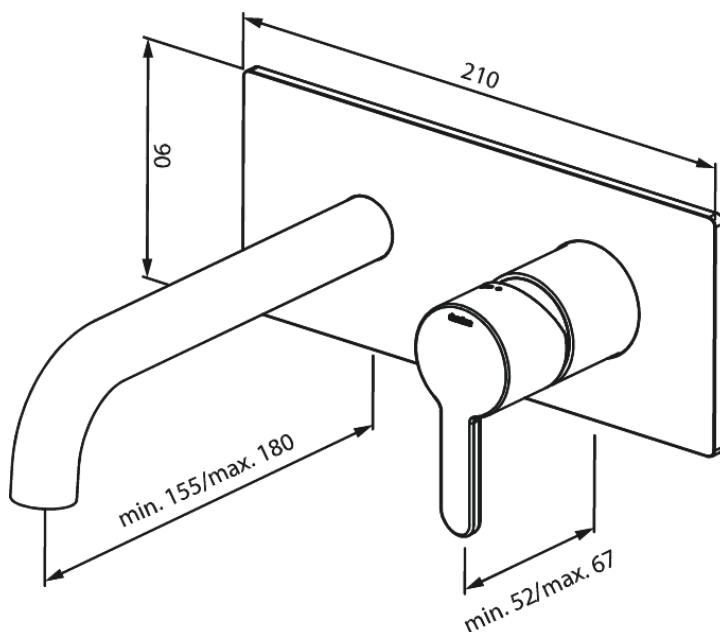

FM Mattsson Denmark ApS
Hvidkærvej 48, 5250 Odense SV, DK-56416218

+45 88 33 00 34 damixa-international@fmmattsongroup.com

Mere information på damixa.com

damixa