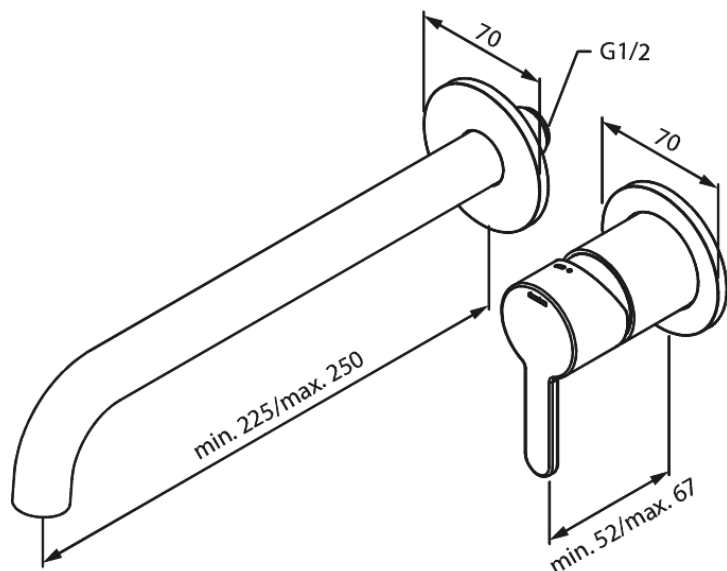

FM Mattsson Denmark ApS
Hvidkærvej 48, 5250 Odense SV, DK-56416218

+45 88 33 00 34 danmark@fmmattssongroup.com

Mere information på damixa.com

damixa