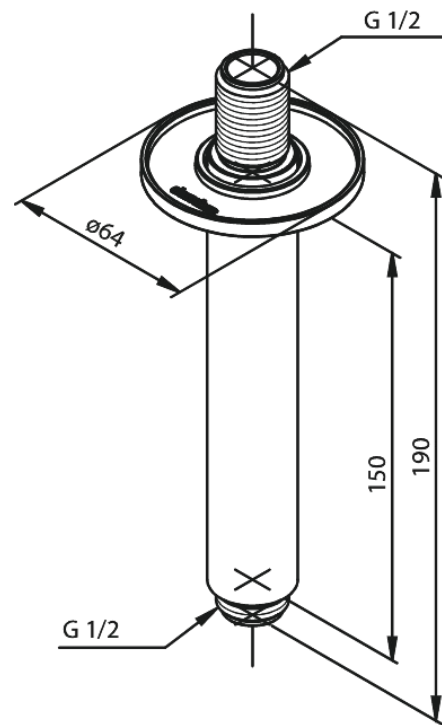

# Shower Arm - Ceiling Mounted

**Article no.:** 766185500  
**Finish:** Graphite Grey PVD  
**Series:** Concealed

**EAN no.:** 5708516837503

FM Mattsson Denmark ApS  
Hvidkærvej 48, 5250 Odense SV, DK-56416218