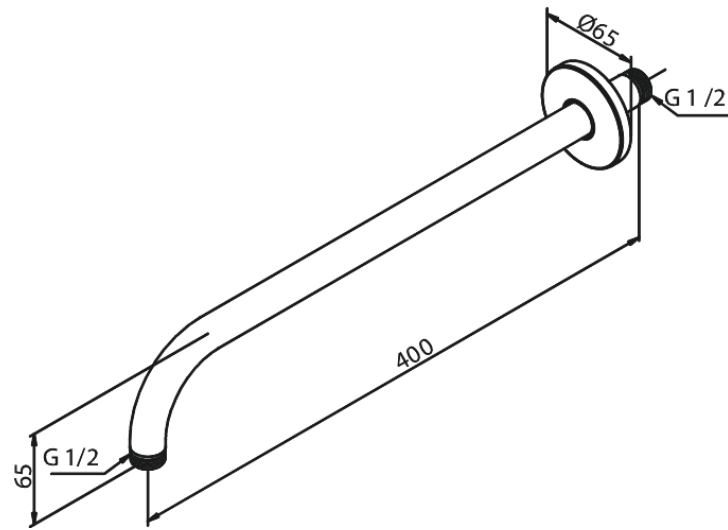

# Arm Long - Wall Mounted

**Article no.:** 766075500  
**Finish:** Graphite Grey PVD  
**Series:** Concealed

**EAN no.:** 5708516837497

FM Mattsson Denmark ApS  
Hvidkærvej 48, 5250 Odense SV, DK-56416218