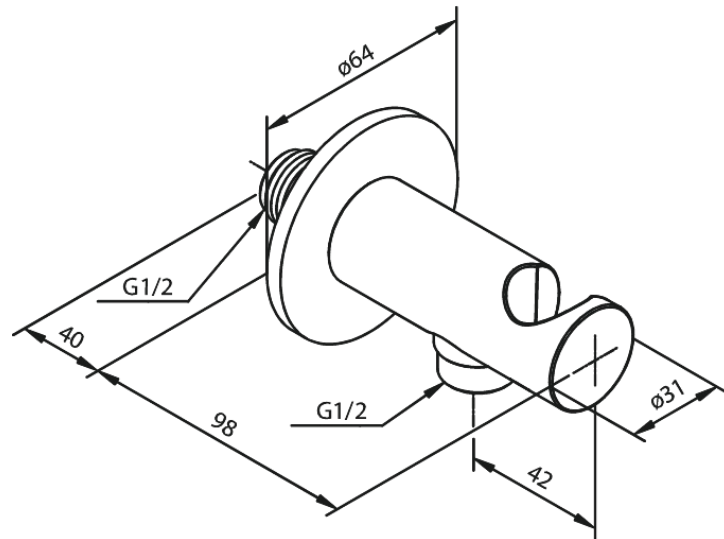

# Outlet elbow with shower holder

**Article no.:** 484465500  
**Finish:** Graphite Grey PVD  
**Series:** Concealed

**EAN no.:** 5708516837480

FM Mattsson Denmark ApS  
Hvidkærvej 48, 5250 Odense SV, DK-56416218