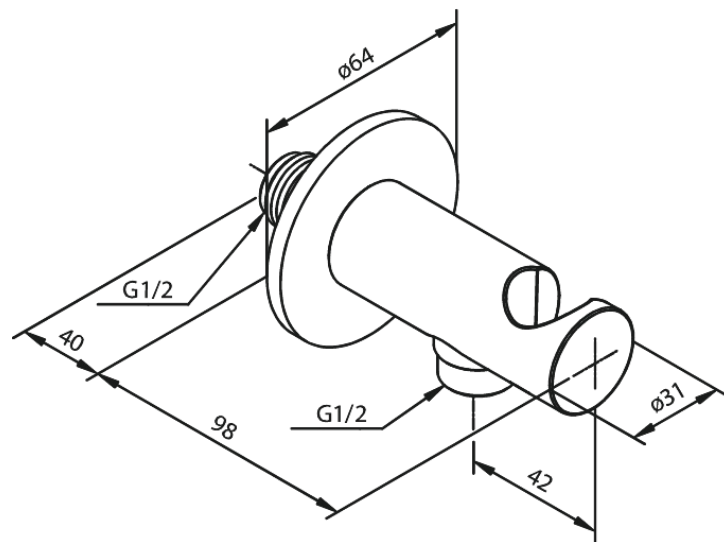

# Outlet elbow with shower holder

**Article no.:** 484465500  
**Finish:** Graphite Grey PVD  
**Series:** Concealed

**EAN no.:** 5708516837480

FM Mattsson Denmark ApS  
Hvidkærvej 48, 5250 Odense SV, DK-56416218