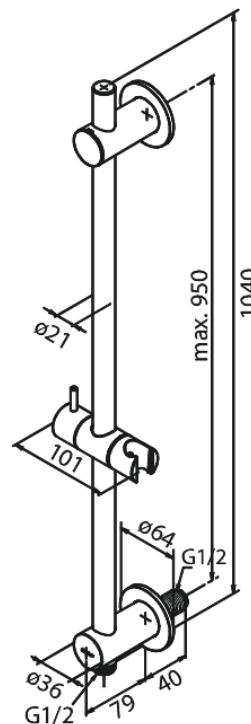

# Shower Rail with Integrated Outlet & Holder

**Article no.:** 766855500  
**Finish:** Graphite Grey PVD  
**Series:** Concealed

**EAN no.:** 5708516837473

FM Mattsson Denmark ApS  
Hvidkærvej 48, 5250 Odense SV, DK-56416218