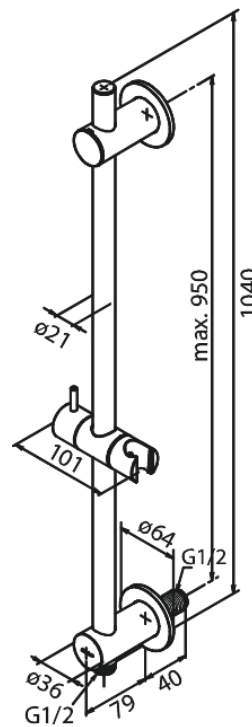

Concealed

Shower Rail with Integrated Outlet & Holder

Article no.: 766855500
Finish: Graphite Grey PVD
Series: Concealed

EAN no.: 5708516837473

FM Mattsson Denmark ApS
Hvidkærvej 48, 5250 Odense SV, DK-56416218